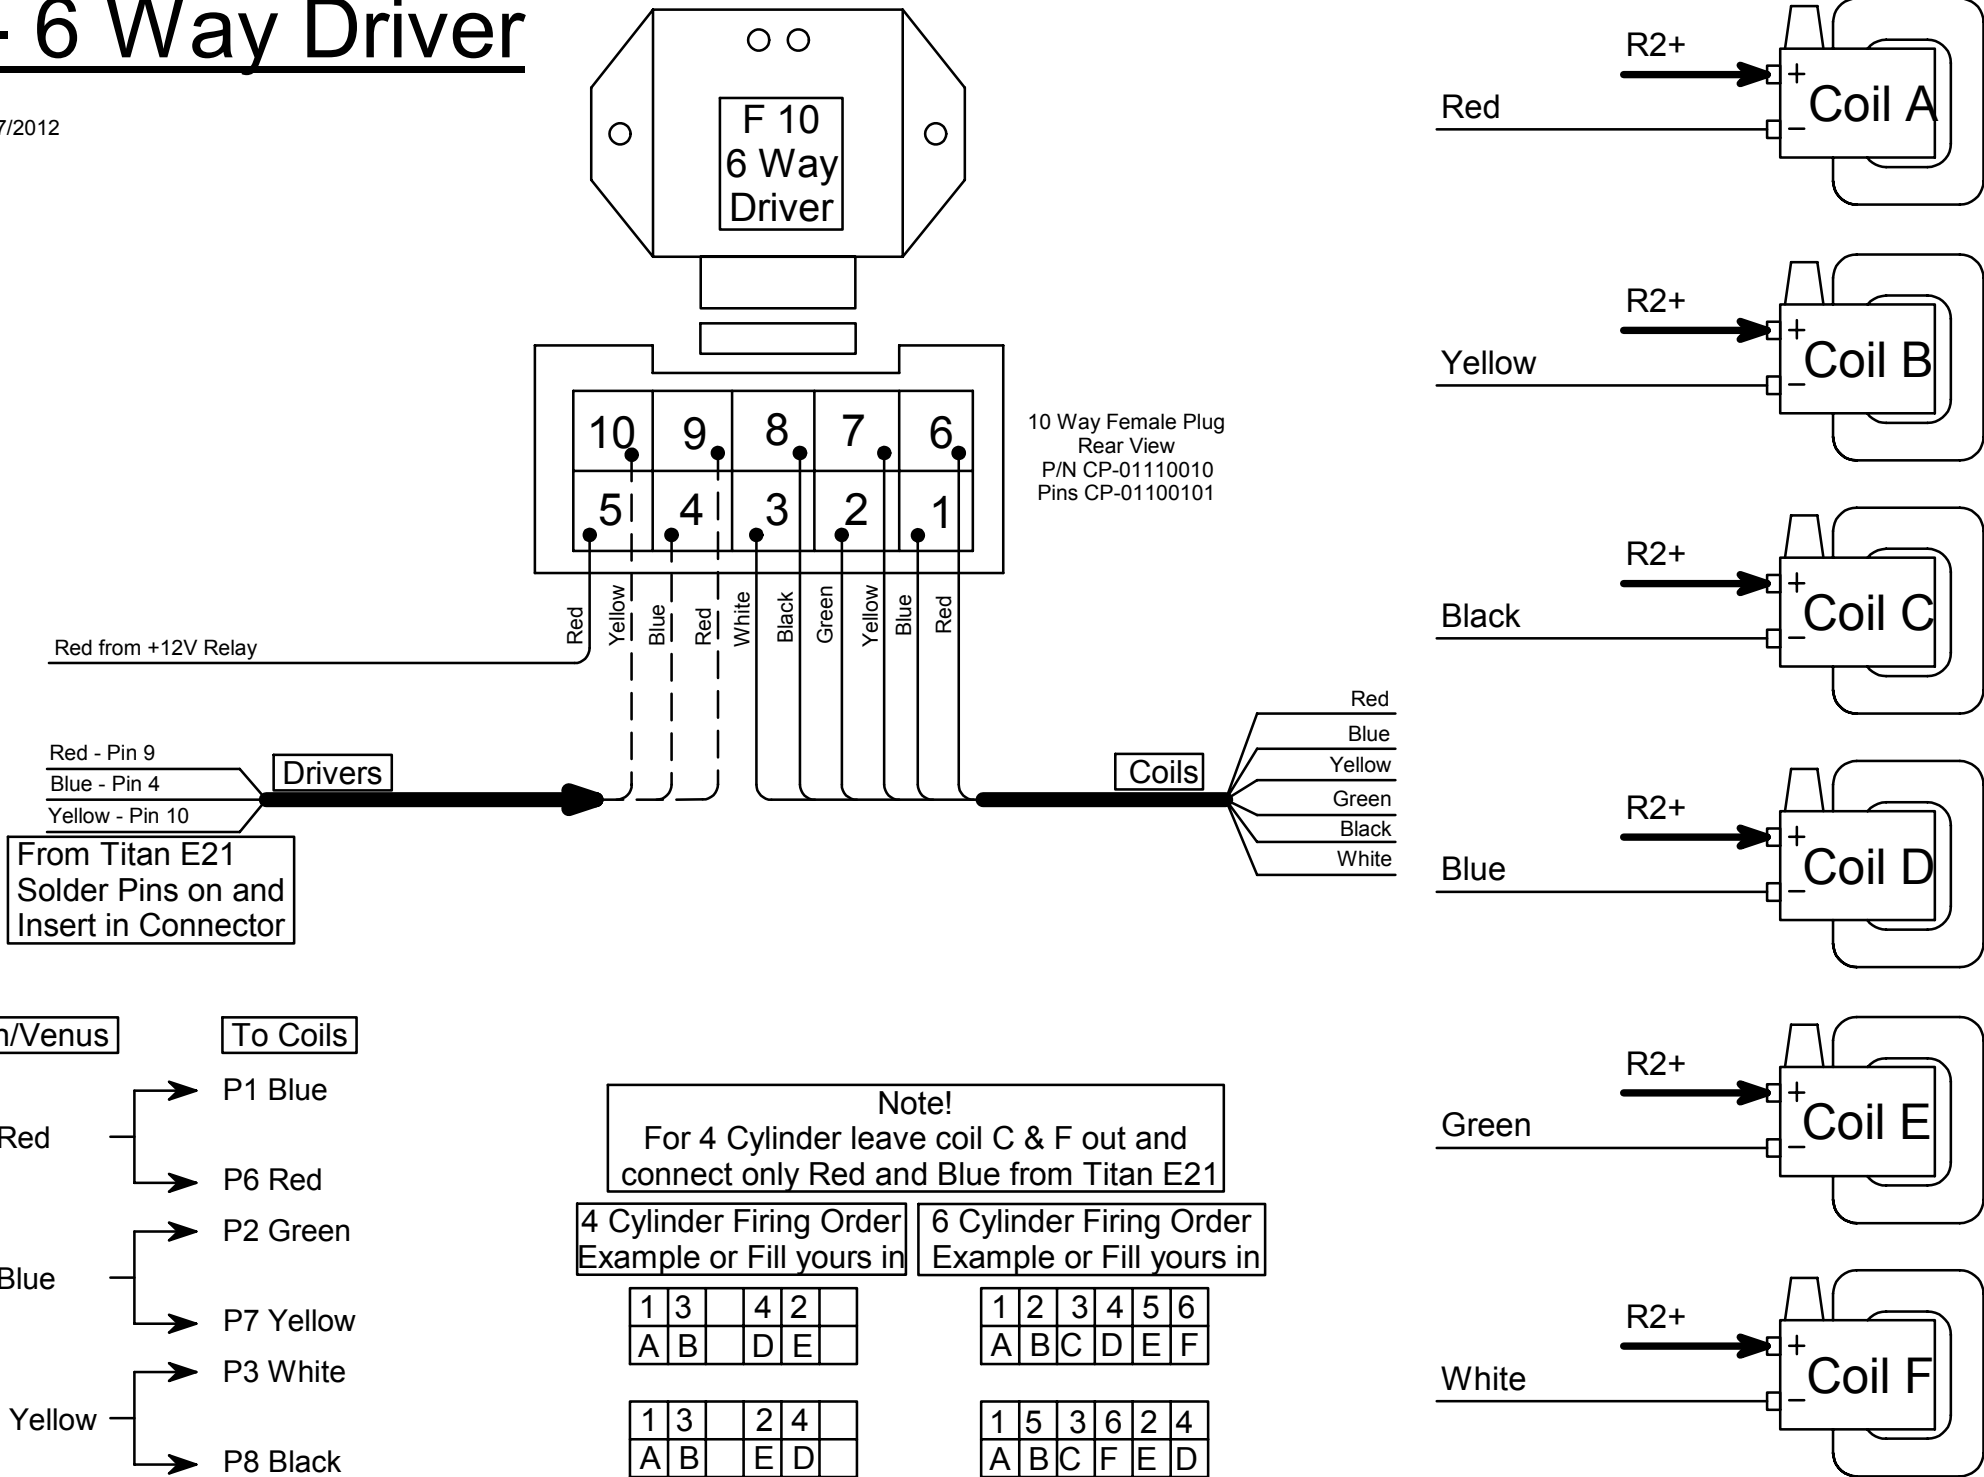

F10 - 6 Way Driver

Last Changed: 16/07/2012

Drawing Ver: 2.0

Note!
For 4 Cylinder leave coil C & F out and connect only Red and Blue from Titan E21

4 Cylinder Firing Order
Example or Fill yours in

1	3	4	2	
A	B		D	E

1	3	2	4	
A	B		E	D

6 Cylinder Firing Order
Example or Fill yours in

1	2	3	4	5	6
A	B	C	D	E	F

1	5	3	6	2	4
A	B	C	F	E	D