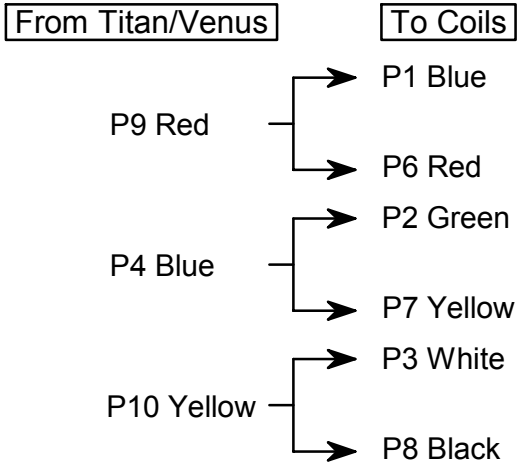

F10 - 6 Way Driver

Last Changed: 16/07/2012

Drawing Ver: 2.0

Note!
For 4 Cylinder leave coil C & F out and connect only Red and Blue from Titan E21

4 Cylinder Firing Order
Example or Fill yours in

1	3	4	2	
A	B		D	E

1	3	2	4	
A	B		E	D

6 Cylinder Firing Order
Example or Fill yours in

1	2	3	4	5	6
A	B	C	D	E	F

1	5	3	6	2	4
A	B	C	F	E	D